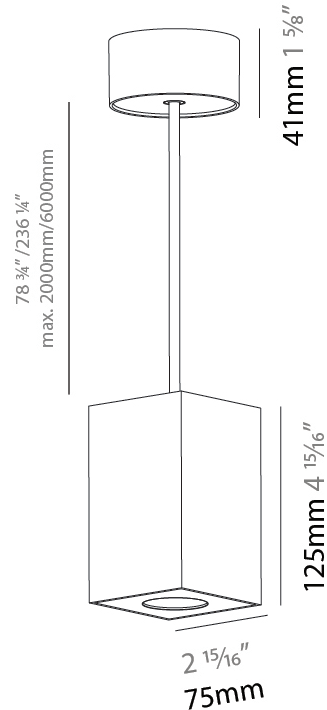

GENERAL

Series: Oiko Pro Round
Brand: Prolicht
Division: Architectural
Mounting Type: Suspension
Mounting Location: Ceiling
Subcategory: Pendant

PHYSICAL

Shape: Square
Length (mm): 75
Length (in): 2 ¹⁵/₁₆
Width (mm): 75
Width (in): 2 ¹⁵/₁₆
Height (mm): 125
Height (in): 4 ¹⁵/₁₆
Light Distribution: Direct
Weight (kg): 0.81
Fixture Finish: SSR / BKV / CWI / CRY / HAB / UFT / ITA / RUA / FTG / MYG / LOD / PUS / FRO / FUP / KIA / POP / BLS / SPG / MEY / GOH / GUM / CHC / COM / ABZ / JAG / OBR / MOS / ROR
Fixture Material: Metal
Cable Details: 2,000mm / 6,000mm Cable - Options : Transparent, Black, White, Red, Orange

ELECTRICAL

Lamp Type: LED (Zhaga Standard)
Input Wattage (W): 13.7
Dimming: Tri-Mode (Non-Dimming and Phase Dimming (120Vac only) and 0-10V Dimming)
Driver Included: No
Driver Location: Remote
Driver Type: Constant Current - Universal
Driver Class: Class 2
Input Voltage (V): 120 - 277
Constant Current (MA): 350

LED

Color Temperature (°K): 2700 / 3000 / 3500 / 4000
Max. Delivered Lumen (lm): 954 / 1028 / 1088 / 1091
Nominal Lumen (lm): 1246 / 1342 / 1396 / 1424
CRI: >90 CRI
Lamp Life (hrs): 50000

OPTICAL

Reflector°: 14
Adjustability: Fixed

RATINGS AND CERTIFICATIONS

Certified By: Certified for North American Standards
IP rating: IP20