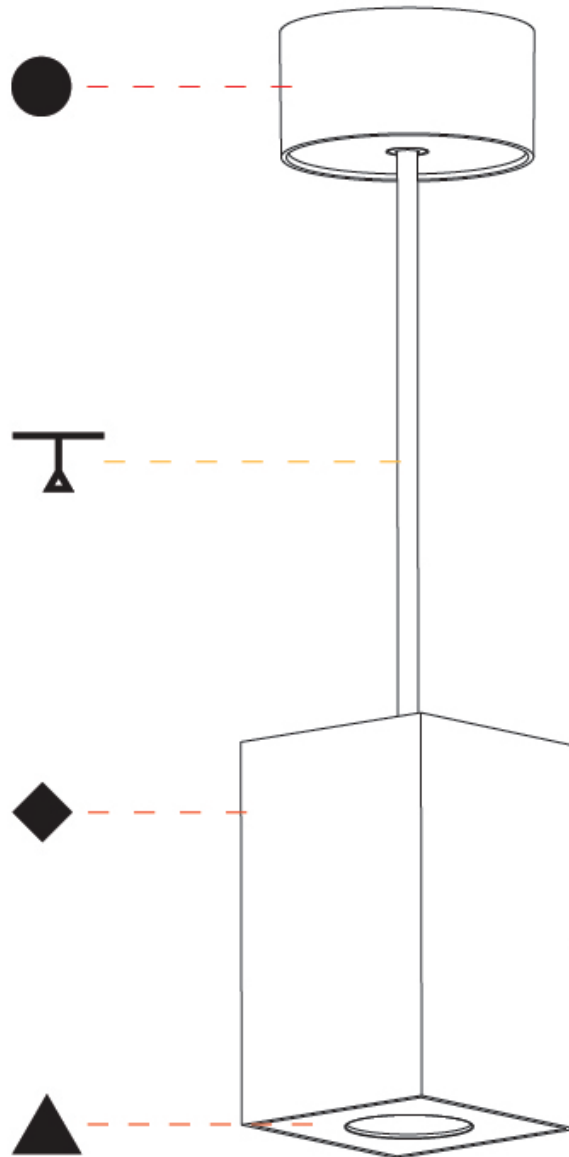

OIKO PRO ROUND SUSPENSION

A300396-

PROJECT _____

TYPE _____

SPECIFIER _____

QUANTITY _____

DATE _____

A