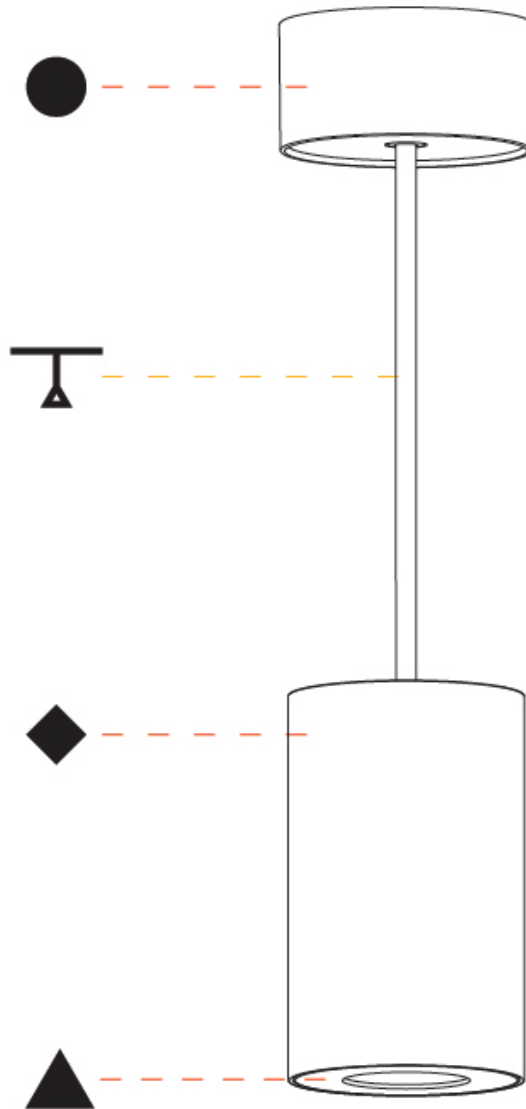

OIKO PRO ROUND SUSPENSION

A300392-

PROJECT _____

TYPE _____

SPECIFIER _____

QUANTITY _____

DATE _____

A