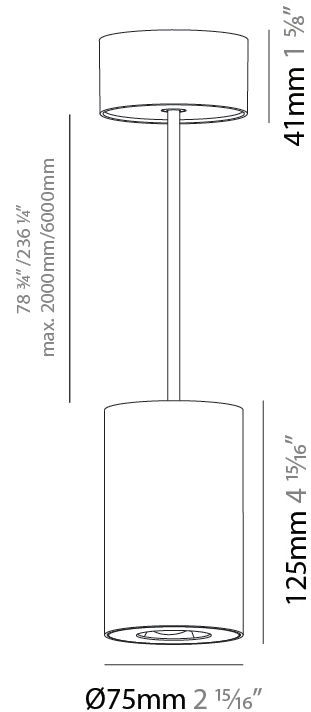

GENERAL

Series: Oiko Pro Round
Brand: Prolicht
Division: Architectural
Mounting Type: Suspension
Mounting Location: Ceiling
Subcategory: Pendant

PHYSICAL

Shape: Cylinder
Diameter (mm): 75
Diameter (in): 2 ¹⁵/₁₆
Height (mm): 125
Height (in): 4 ¹⁵/₁₆
Light Distribution: Direct
Weight (kg): 0.769
Fixture Finish: SSR / BKV / CWI / CRY / HAB / UFT / ITA / RUA / FTG / MYG / LOD / PUS / FRO / FUP / KIA / POP / BLS / SPG / MEY / GOH / GUM / CHC / COM / ABZ / JAG / OBR / MOS / ROR
Fixture Material: Metal
Cable Details: 2,000mm / 6,000mm Cable - Options : Transparent, Black, White, Red, Orange

ELECTRICAL

Lamp Type: LED (Zhaga Standard)
Input Wattage (W): 12.9
Dimming: Tri-Mode (Non-Dimming and Phase Dimming (120Vac only) and 0-10V Dimming)
Driver Included: No
Driver Location: Remote
Driver Type: Constant Current - Universal
Driver Class: Class 2
Input Voltage (V): 120 - 277
Constant Current (MA): 350

LED

Color Temperature (°K): 2700 / 3000 / 3500 / 4000
Max. Delivered Lumen (lm): 1293 / 1289 / 1350 / 1362
Nominal Lumen (lm): 1473 / 1468 / 1538 / 1552
CRI: >90 CRI
Lamp Life (hrs): 50000

OPTICAL

Reflector°: 50
Adjustability: Fixed

RATINGS AND CERTIFICATIONS

Certified By: Certified for North American Standards
IP rating: IP20

PROJECT
TYPE
SPECIFIER
QUANTITY
DATE