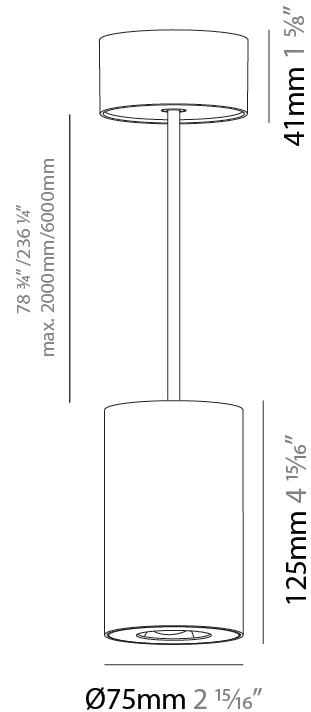

GENERAL

Series: Oiko Pro Round
Brand: Prolicht
Division: Architectural
Mounting Type: Suspension
Mounting Location: Ceiling
Subcategory: Pendant

PHYSICAL

Shape: Cylinder
Diameter (mm): 75
Diameter (in): 2 ¹⁵/₁₆
Height (mm): 125
Height (in): 4 ¹⁵/₁₆
Light Distribution: Direct
Weight (kg): 0.769
Fixture Finish: SSR / BKV / CWI / CRY / HAB / UFT / ITA / RUA / FTG / MYG / LOD / PUS / FRO / FUP / KIA / POP / BLS / SPG / MEY / GOH / GUM / CHC / COM / ABZ / JAG / OBR / MOS / ROR
Fixture Material: Metal
Cable Details: 2,000mm / 6,000mm Cable - Options : Transparent, Black, White, Red, Orange

ELECTRICAL

Lamp Type: LED (Zhaga Standard)
Input Wattage (W): 12.9
Dimming: Tri-Mode (Non-Dimming and Phase Dimming (120Vac only) and 0-10V Dimming)
Driver Included: No
Driver Location: Remote
Driver Type: Constant Current - Universal
Driver Class: Class 2
Input Voltage (V): 120 - 277
Constant Current (MA): 350

LED

Color Temperature (°K): 2700 / 3000 / 3500 / 4000
Max. Delivered Lumen (lm): 1218 / 1214 / 1272 / 1283
Nominal Lumen (lm): 1473 / 1468 / 1538 / 1552
CRI: >90 CRI
Lamp Life (hrs): 50000

OPTICAL

Reflector°: 34
Adjustability: Fixed

RATINGS AND CERTIFICATIONS

Certified By: Certified for North American Standards
IP rating: IP20

PROJECT _____
TYPE _____
SPECIFIER _____
QUANTITY _____
DATE _____