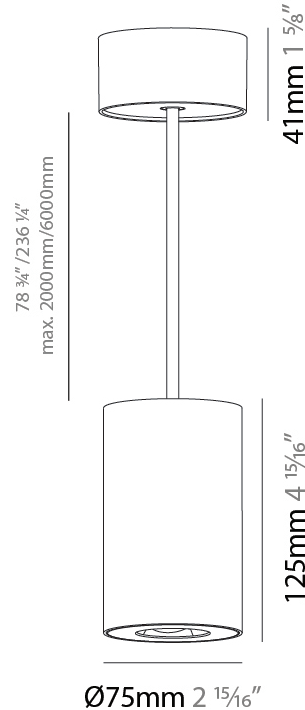

GENERAL

Series: Oiko Pro Round
Brand: Prolicht
Division: Architectural
Mounting Type: Suspension
Mounting Location: Ceiling
Subcategory: Pendant

PHYSICAL

Shape: Cylinder
Diameter (mm): 75
Diameter (in): 2 ¹⁵/₁₆
Height (mm): 125
Height (in): 4 ¹⁵/₁₆
Light Distribution: Direct
Weight (kg): 0.769
Fixture Finish: SSR / BKV / CWI / CRY / HAB / UFT / ITA / RUA / FTG / MYG / LOD / PUS / FRO / FUP / KIA / POP / BLS / SPG / MEY / GOH / GUM / CHC / COM / ABZ / JAG / OBR / MOS / ROR
Fixture Material: Metal
Cable Details: 2,000mm / 6,000mm Cable - Options : Transparent, Black, White, Red, Orange

ELECTRICAL

Lamp Type: LED (Zhaga Standard)
Input Wattage (W): 12.9
Dimming: Tri-Mode (Non-Dimming and Phase Dimming (120Vac only) and 0-10V Dimming)
Driver Included: No
Driver Location: Remote
Driver Type: Constant Current - Universal
Driver Class: Class 2
Input Voltage (V): 120 - 277
Constant Current (MA): 350

LED

Color Temperature (°K): 2700 / 3000 / 3500 / 4000
Max. Delivered Lumen (lm): 1377 / 1372 / 1438 / 1451
Nominal Lumen (lm): 1473 / 1468 / 1538 / 1552
CRI: >90 CRI
Lamp Life (hrs): 50000

OPTICAL

Reflector°: 60
Adjustability: Fixed

RATINGS AND CERTIFICATIONS

Certified By: Certified for North American Standards
IP rating: IP20