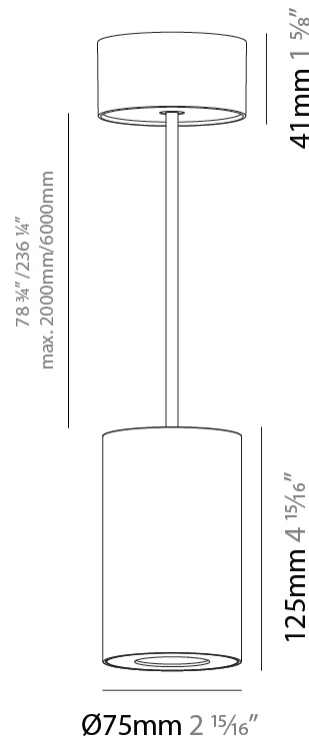

GENERAL

Series: Oiko Pro Round
Brand: Prolicht
Division: Architectural
Mounting Type: Suspension
Mounting Location: Ceiling
Subcategory: Pendant

PHYSICAL

Shape: Cylinder
Diameter (mm): 75
Diameter (in): 2 ¹⁵/₁₆
Height (mm): 125
Height (in): 4 ¹⁵/₁₆
Light Distribution: Direct
Weight (kg): 0.81
Fixture Finish: SSR / BKV / CWI / CRY / HAB / UFT / ITA / RUA / FTG / MYG / LOD / PUS / FRO / FUP / KIA / POP / BLS / SPG / MEY / GOH / GUM / CHC / COM / ABZ / JAG / OBR / MOS / ROR
Fixture Material: Metal
Cable Details: 2,000mm / 6,000mm Cable - Options : Transparent, Black, White, Red, Orange

ELECTRICAL

Lamp Type: LED (Zhaga Standard)
Input Wattage (W): 13.7
Dimming: Tri-Mode (Non-Dimming and Phase Dimming (120Vac only) and 0-10V Dimming)
Driver Included: No
Driver Location: Remote
Driver Type: Constant Current - Universal
Driver Class: Class 2
Input Voltage (V): 120 - 277
Constant Current (MA): 350

LED

Color Temperature (°K): 2700 / 3000 / 3500 / 4000
Max. Delivered Lumen (lm): 954 / 1028 / 1088 / 1091
Nominal Lumen (lm): 1246 / 1342 / 1396 / 1424
CRI: >90 CRI
Lamp Life (hrs): 50000

OPTICAL

Reflector°: 14
Adjustability: Fixed

RATINGS AND CERTIFICATIONS

Certified By: Certified for North American Standards
IP rating: IP20